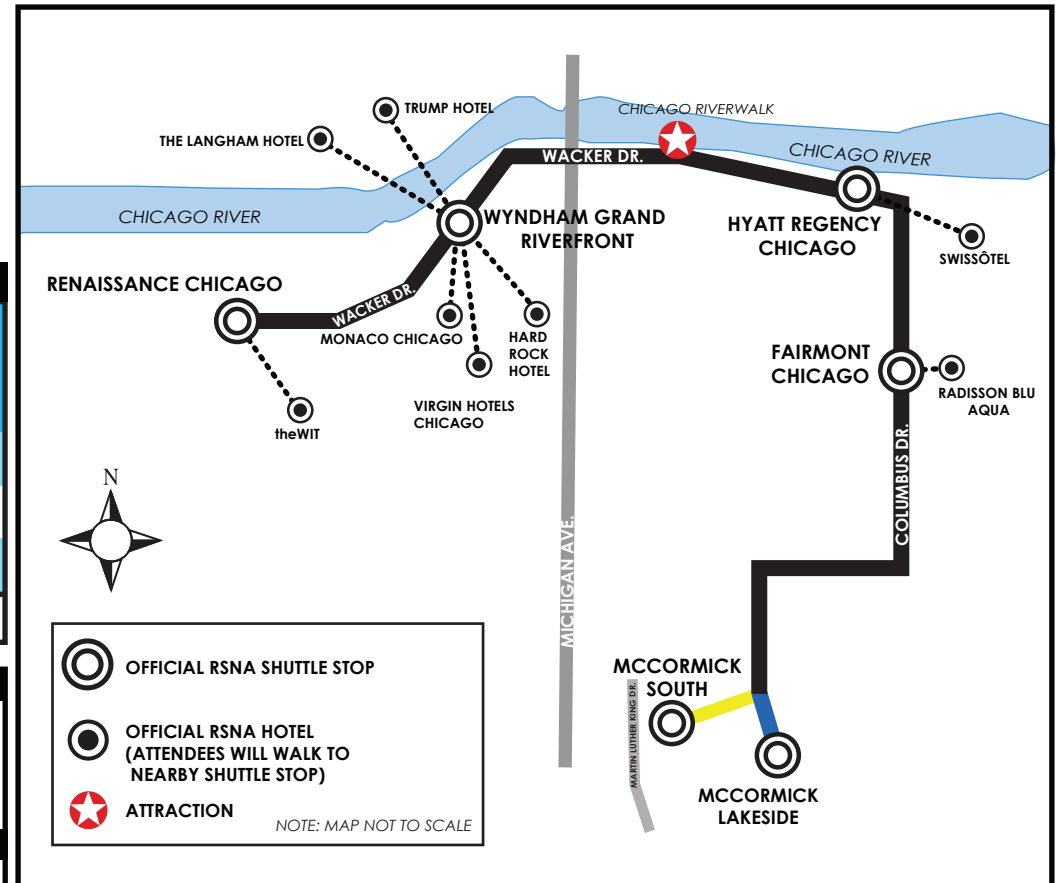

## HYATT REGENCY CHICAGO HOTEL

Boarding Location: Curbside on Wacker Dr.,  
East Tower Entrance

#### SOUTH BUILDING

McCormick Place Gate 3

Please board buses with a **YELLOW** sign.

#### LAKESIDE CENTER

McCormick Place Gate 32

Please board buses with a **BLUE** sign.

TRANSPORTATION MANAGED BY:  
**RPMs**  
Rhode Planning & Management Solutions, Inc.

HOTEL	BOARDING LOCATION
<ul style="list-style-type: none"> <li>⊙ RENAISSANCE CHICAGO HOTEL</li> <li>theWIT, A DOUBLETREE BY HILTON HOTEL</li> </ul>	CURBSIDE ON WACKER DR. WALK TO: RENAISSANCE, CURBSIDE ON WACKER DR.
<ul style="list-style-type: none"> <li>⊙ WYNDHAM GRAND CHICAGO RIVERFRONT</li> <li>HARD ROCK HOTEL CHICAGO</li> <li>THE LANGHAM, CHICAGO</li> <li>MONACO CHICAGO, A KIMPTON HOTEL</li> <li>TRUMP INTERNATIONAL HOTEL AND TOWER</li> <li>VIRGIN HOTELS CHICAGO</li> </ul>	FRONT ENTRANCE WALK TO: WYNDHAM GRAND, FRONT ENTRANCE WALK TO: WYNDHAM GRAND, FRONT ENTRANCE WALK TO: WYNDHAM GRAND, FRONT ENTRANCE WALK TO: WYNDHAM GRAND, FRONT ENTRANCE WALK TO: WYNDHAM GRAND, FRONT ENTRANCE
<ul style="list-style-type: none"> <li>⊙ HYATT REGENCY CHICAGO HOTEL</li> <li>SWISSÔTEL CHICAGO</li> </ul>	CURBSIDE ON WACKER DR., EAST TOWER ENTRANCE WALK TO: HYATT REGENCY, EAST TOWER ENTRANCE
<ul style="list-style-type: none"> <li>⊙ FAIRMONT HOTEL CHICAGO</li> <li>RADISSON BLU AQUA HOTEL CHICAGO</li> </ul>	CURBSIDE ON COLUMBUS DR. WALK TO: FAIRMONT, CURBSIDE ON COLUMBUS DR.