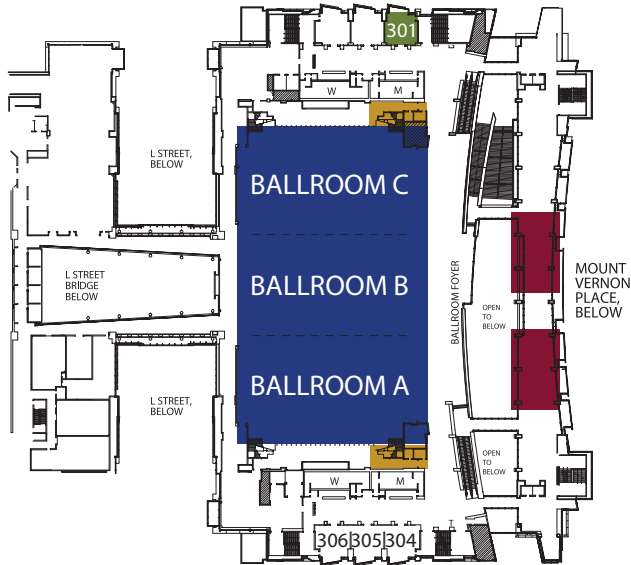

WALTER E. WASHINGTON CONVENTION CENTER | STREET LEVEL

REGISTRATION
Salons ABC

MEETING ROOMS
140, 141, 142, 143C

MARRIOTT MARQUIS
AAPM Headquarters Hotel
Magnolia Room | Mezzanine Level

WALTER E. WASHINGTON CONVENTION CENTER | LEVEL 2

- **SPEAKER READY ROOM**
 203
- **COMPANIONS' WELCOME CENTER**
 205
- **SHOW MANAGEMENT OFFICE**
 East Overlook
- **SESSION ROOMS**
 201, 202, 204, 206, 207A, 207B, 209
- **L STREET BRIDGE**
 E & R Fund Donors' Lounge
 Member/Career Services
 Chapter Posters

WALTER E. WASHINGTON CONVENTION CENTER | LEVEL 3

INTERNET/CEC TERMINALS

MODERATOR BRIEFING
301

SESSION ROOMS
Ballrooms A, B, C

RESIDENCY FAIR/CAREER EXPO
Foyer

Reflection Room, 304

Wellness Room, 305

Career Services Interviews, 306