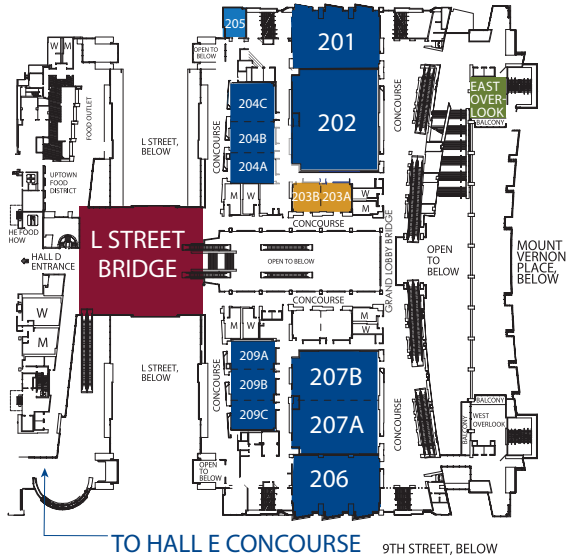

WALTER E. WASHINGTON CONVENTION CENTER | STREET LEVEL

REGISTRATION
Salons ABC

MEETING ROOMS
140, 141, 142, 143C

MARRIOTT MARQUIS
AAPM Headquarters Hotel
Magnolia Room | Mezzanine Level

WALTER E. WASHINGTON CONVENTION CENTER | LEVEL 2

- **SPEAKER READY ROOM**
 203
- **COMPANIONS' WELCOME CENTER**
 205
- **SHOW MANAGEMENT OFFICE**
 East Overlook
- **SESSION ROOMS**
 201, 202, 204, 206, 207A, 207B, 209
- **L STREET BRIDGE**
 E & R Fund Donors' Lounge
 Member/Career Services
 Chapter Posters

WALTER E. WASHINGTON CONVENTION CENTER | LEVEL 3

INTERNET/CEC TERMINALS

MODERATOR BRIEFING
301

SESSION ROOMS
Ballrooms A, B, C

RESIDENCY FAIR/CAREER EXPO
Foyer

Reflection Room, 304

Wellness Room, 305

Career Services Interviews, 306