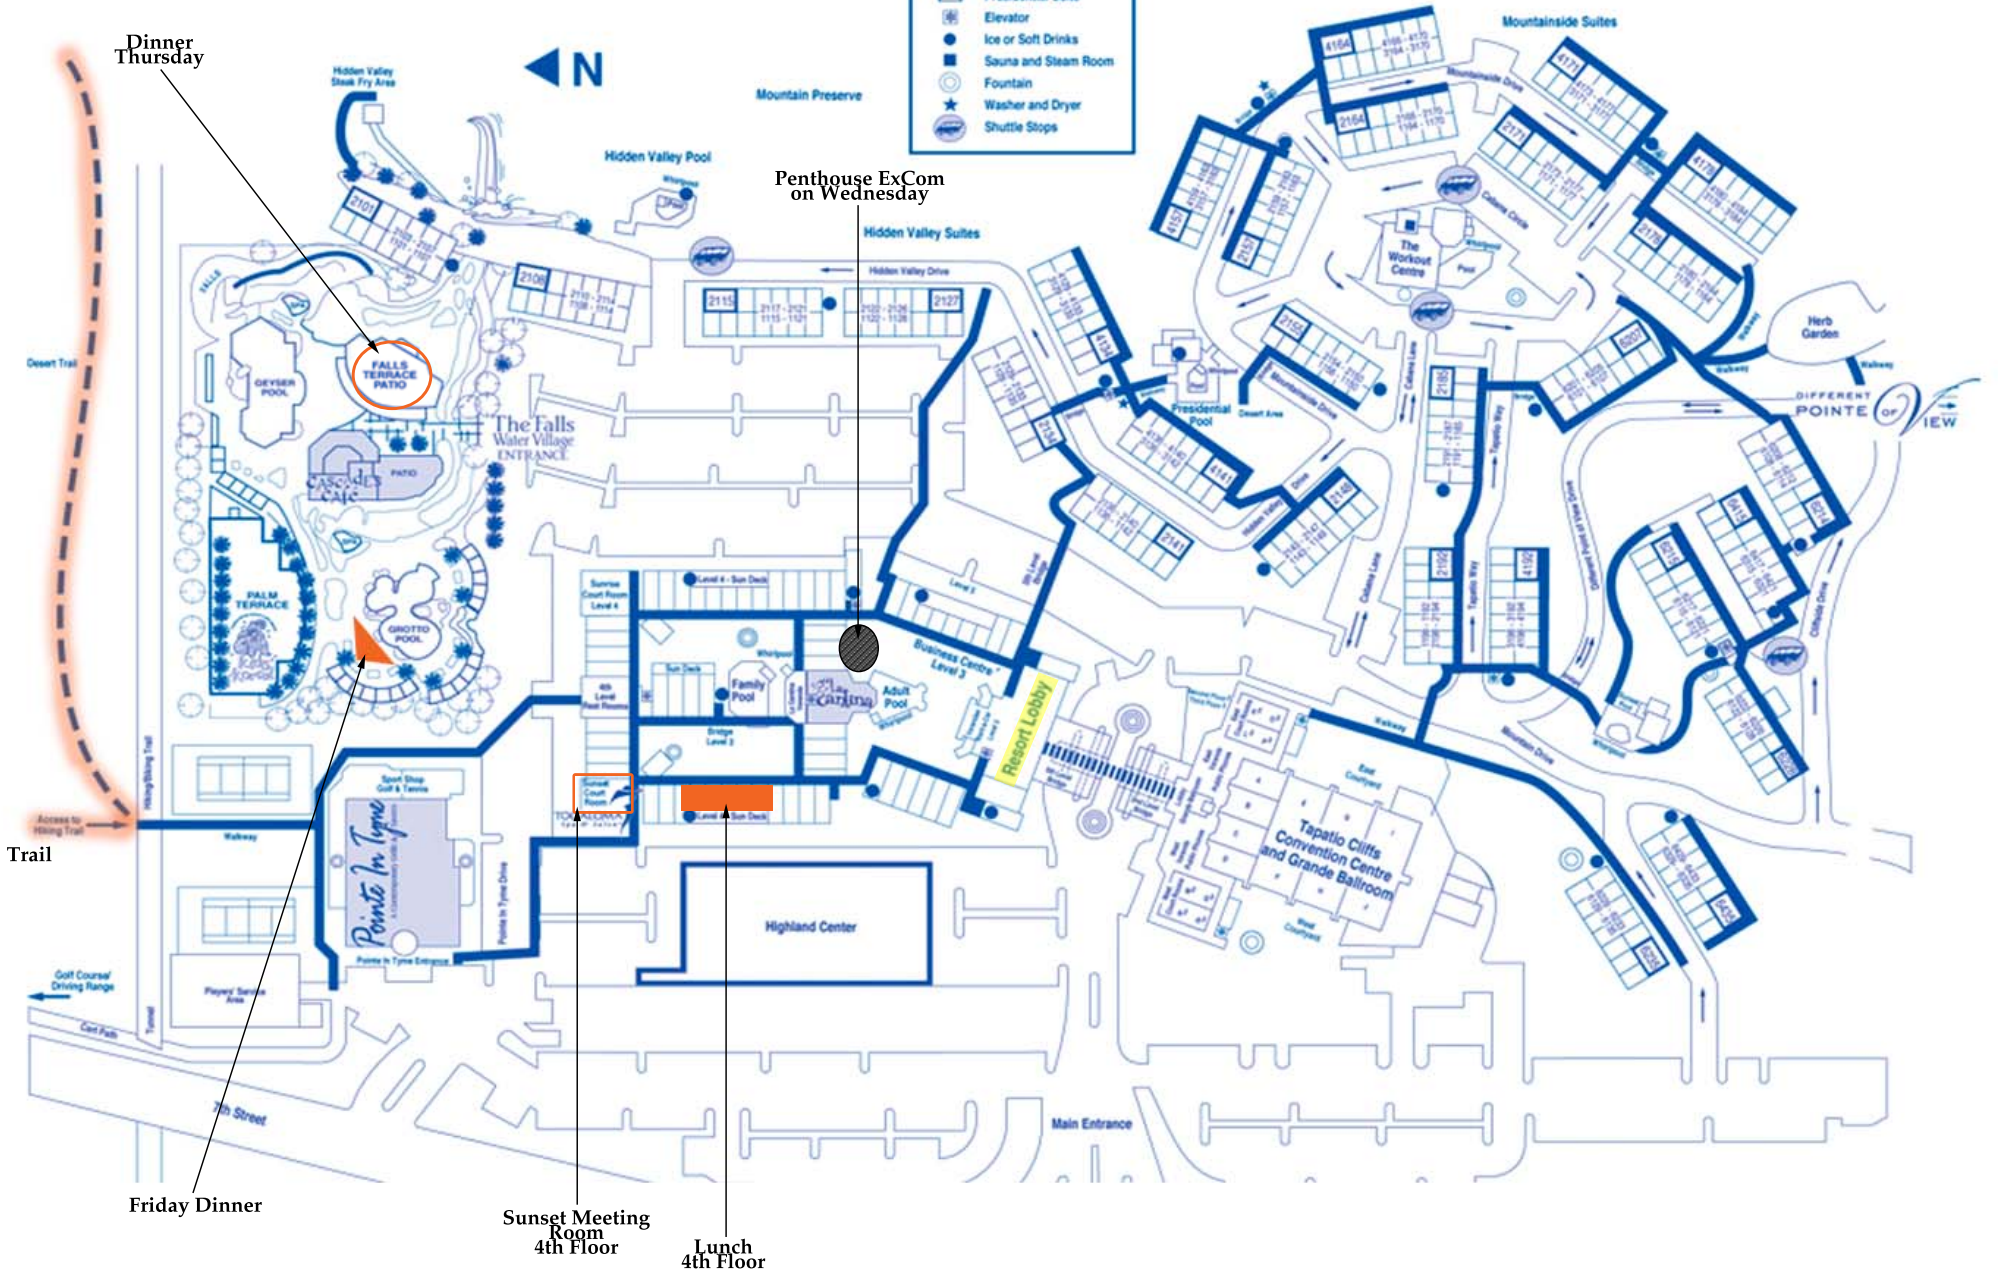

Map Legend

- Building No.
- Presidential Suite
- Elevator
- Ice or Soft Drinks
- Sauna and Steam Room
- Fountain
- Washer and Dryer
- Shuttle Stops

Dinner Thursday

Penthouse ExCom on Wednesday

Friday Dinner

Sunset Meeting Room 4th Floor

Lunch 4th Floor