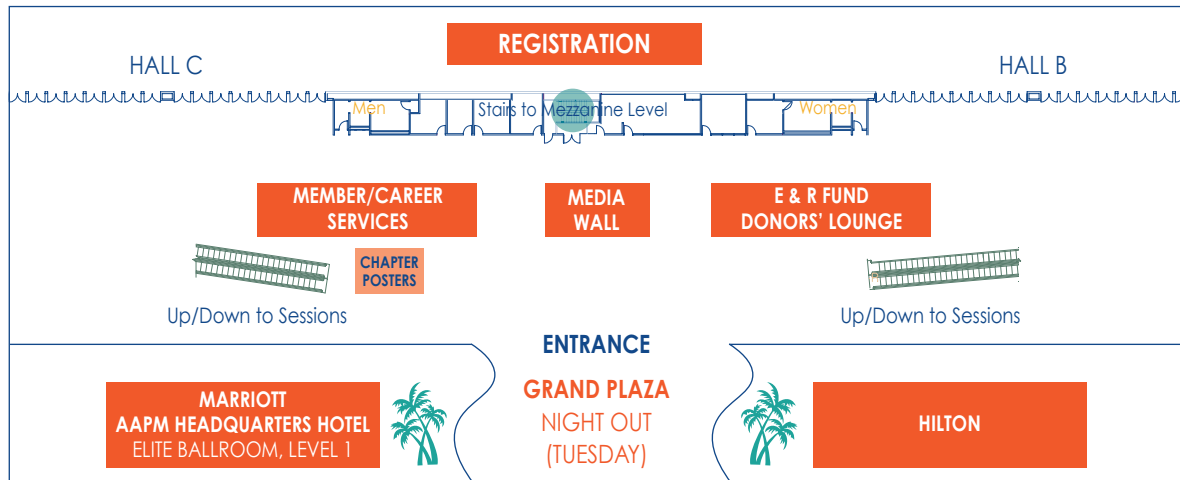

**AAPM SHOW MANAGEMENT OFFICE**

C MEZZANINE

- **CAREER SERVICES INTERVIEWS**  
ROOM 110
- **FIRST AID OFFICE**  
ROOM 112
- **WELLNESS ROOM**  
ROOM 119

**ANAHEIM CONVENTION CENTER**

1

# ANAHEIM CONVENTION CENTER 2

- SPEAKER-READY ROOM**  
ROOM 211AB
- SESSION ROOMS**  
ROOMS 201, 204, 207, 210, 213
- MODERATOR BRIEFING**  
ROOM 208A
- INTERNET/CEC TERMINALS**  
OUTSIDE ROOM 208A

**SESSION ROOMS**  
303, 304, BALLROOMS A, B, D

**INTERNET/CEC TERMINALS**  
OUTSIDE ROOM 304A

# ANAHEIM CONVENTION CENTER 3