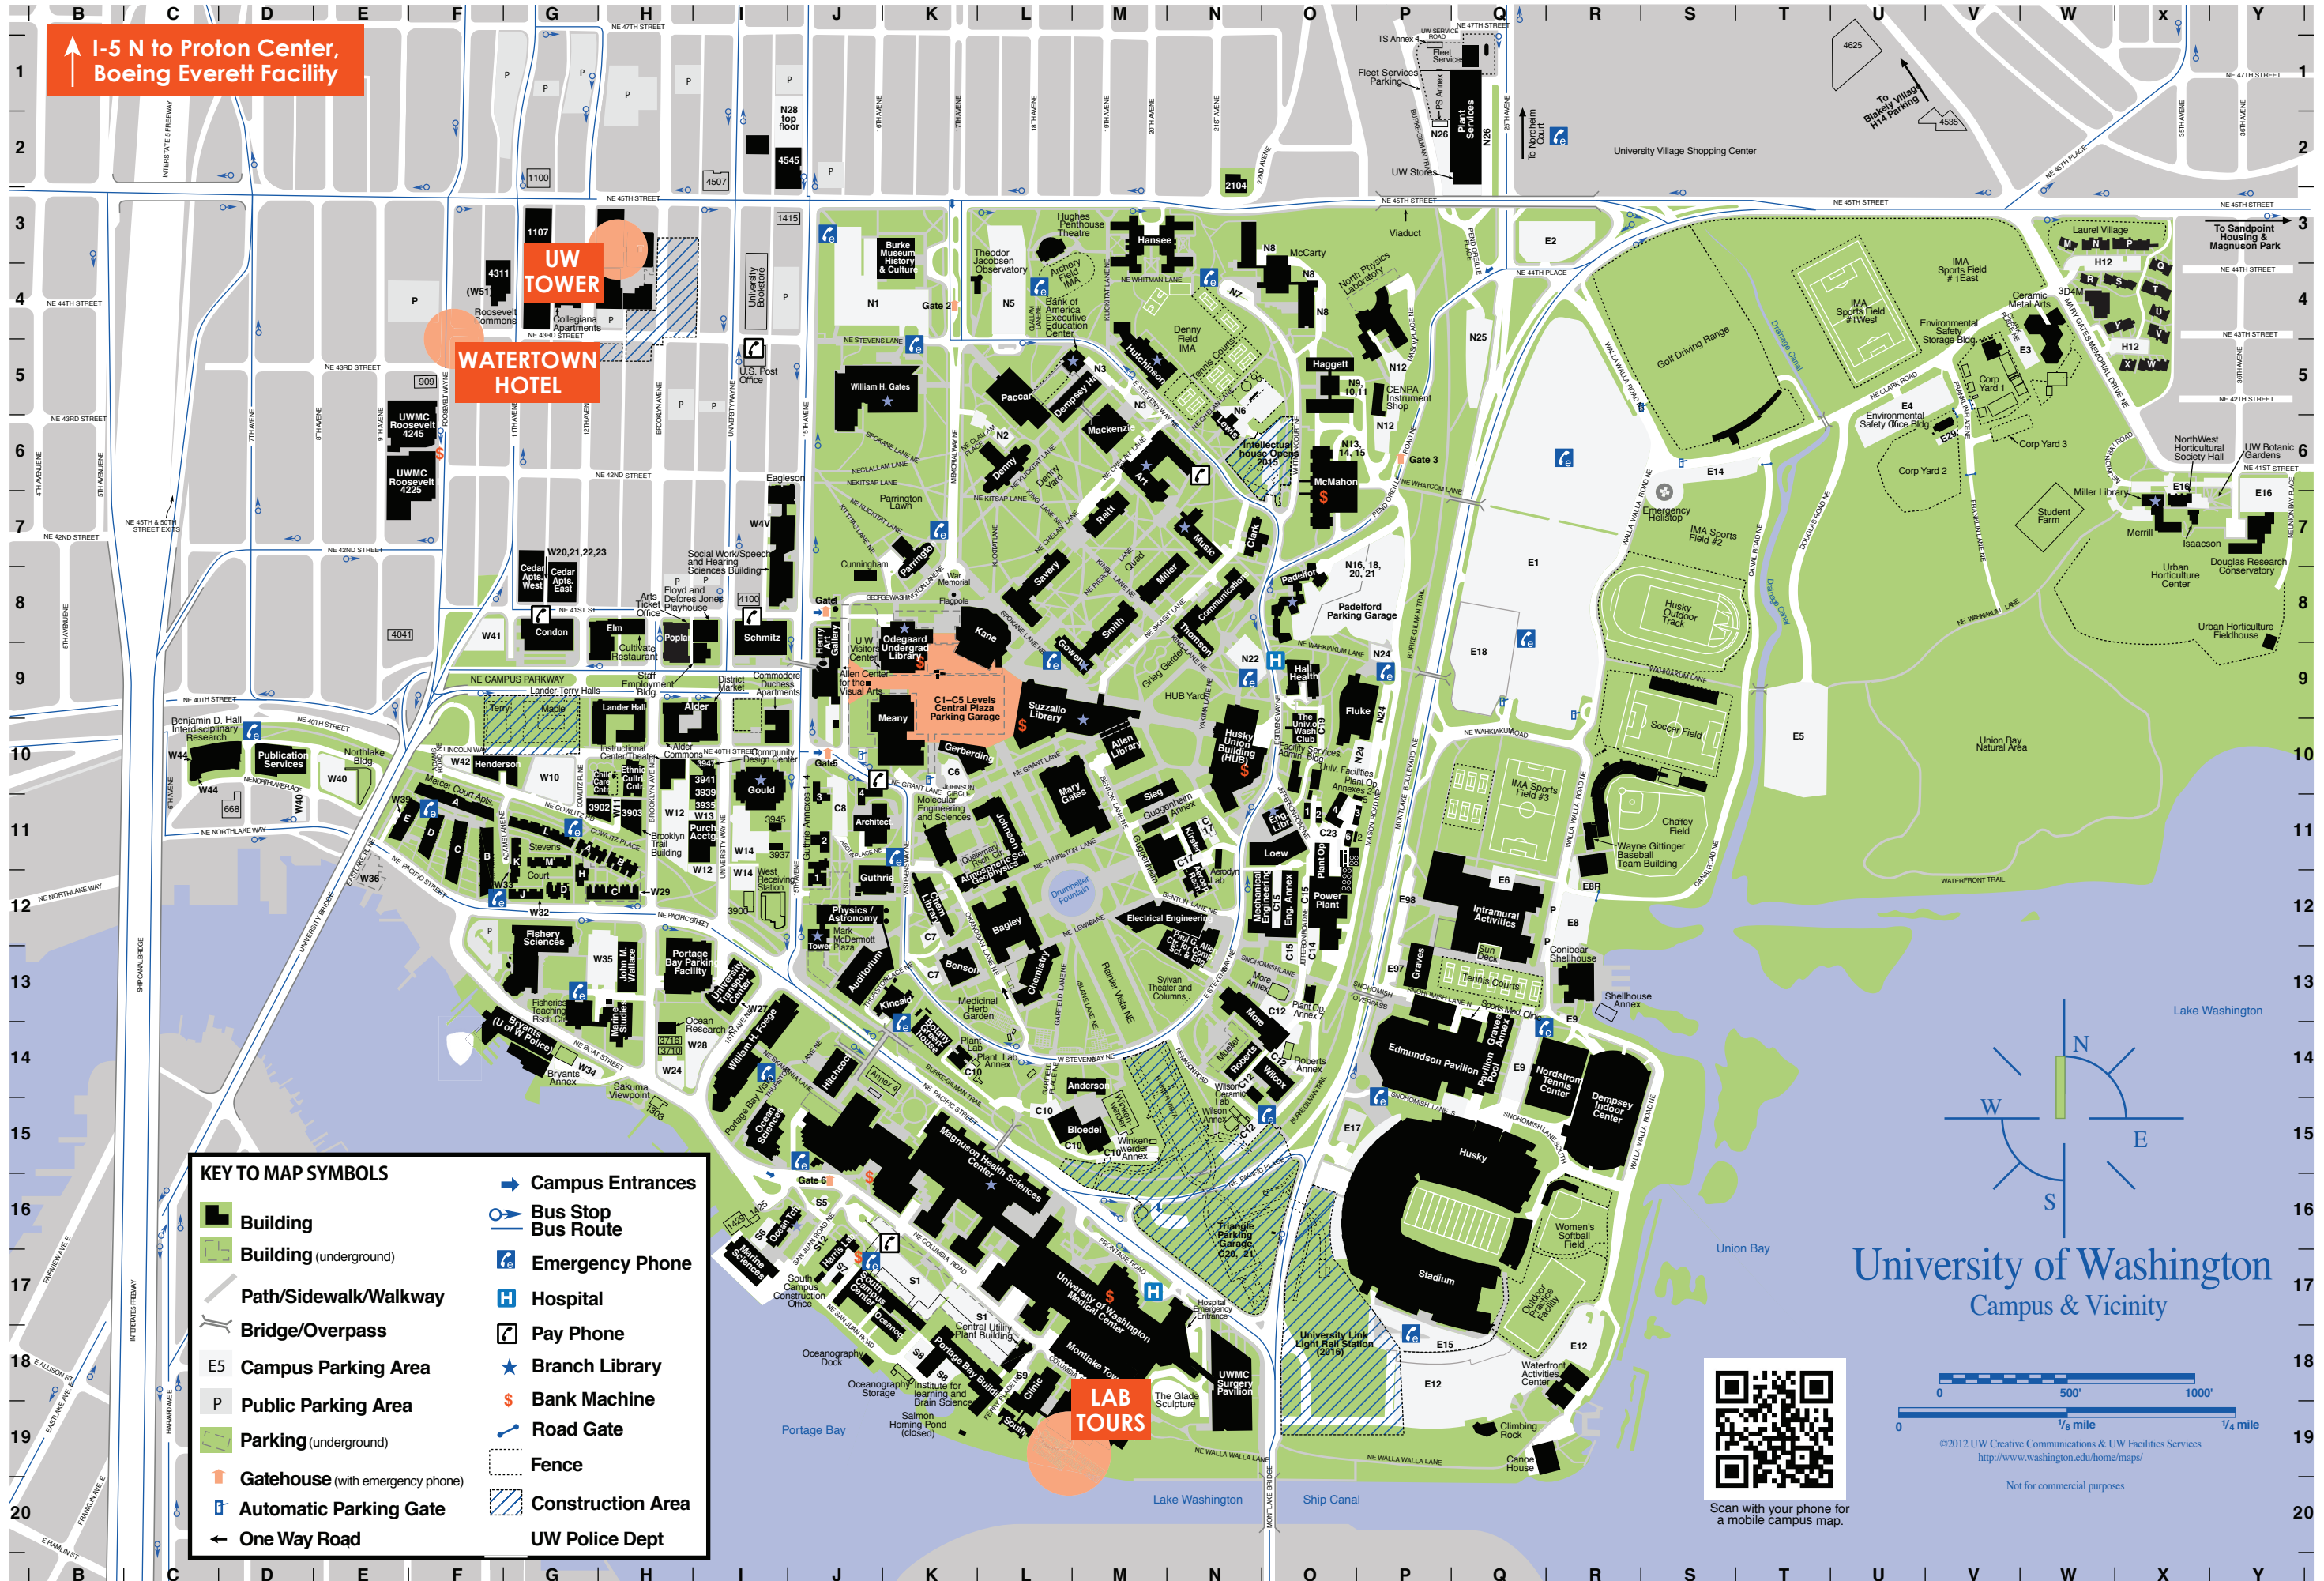

AAPM SCIENCE COUNCIL RETREAT | MAY 28-30, 2015 | UNIVERSITY OF WASHINGTON, SEATTLE

↑ I-5 N to Proton Center,
Boeing Everett Facility

UW
TOWER

WATERTOWN
HOTEL

LAB
TOURS

KEY TO MAP SYMBOLS	
	→ Campus Entrances

University of Washington
Campus & Vicinity

Scan with your phone for
a mobile campus map.

©2012 UW Creative Communications & UW Facilities Services
<http://www.washington.edu/home/maps/>

Not for commercial purposes